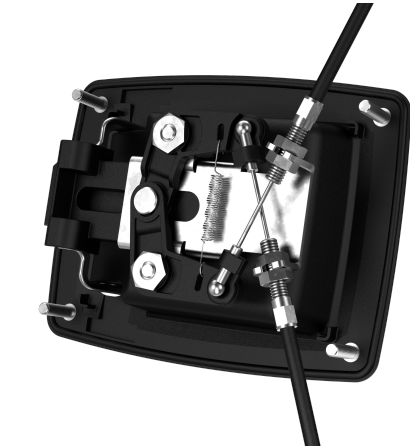

VECTOR P ACTUATOR

Vector P actuator is a patented heavy-duty, vibration-resistant handle that has been designed for on- and off-road vehicles. The Vector P actuator handle is used to maneuver one or two Vector rotary latches, or Vector Latch points connected with Vector cables between Actuator handle and latch point(s).

It is available with left, right or universal grip handle and is installed with a mounting bracket or four moulded-in M5 bolts. IP66 water- and dust sealing.

MATERIAL

Adapter for cylinder (internal component):

Glass fibre reinforced polyamide (PA6GF30)

Body: Glass fibre reinforced polyamide (PA6GF30)

Bracket: Steel, zinc plated

Cast-in bolts: Steel, zinc plated

Cylinder: Zinc die cast, stainless steel 304 cap and dust shutter

Gaskets: Polyurethane

Manoeuvre arms: Zinc die cast, zinc plated

Mounting bracket: Steel, zinc plated

Nut: Steel, zinc plated

RELATED PRODUCTS

Needed components for a complete system:

2-750-01, 2-750-02, 2-750-03, 2-750-04, 2-750-07, 2-745, 2-749-01, 2-749-02, 2-749-03, 2-749-04