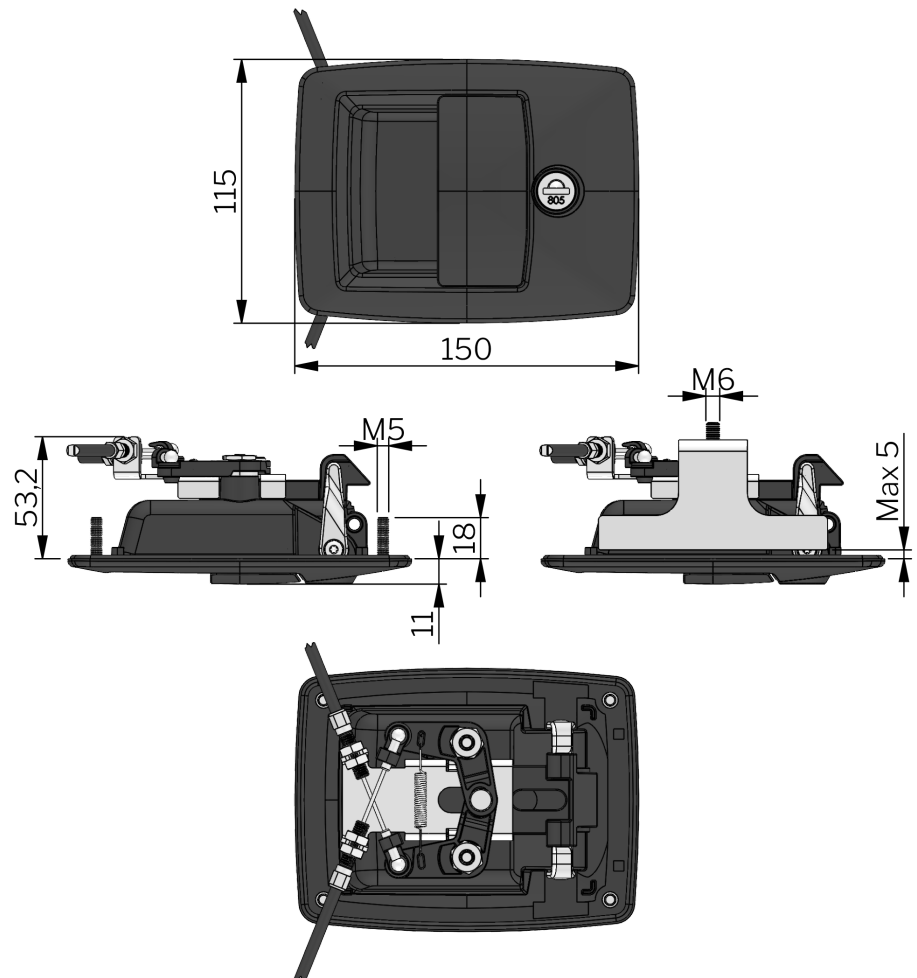

Industrilas
— When access counts —